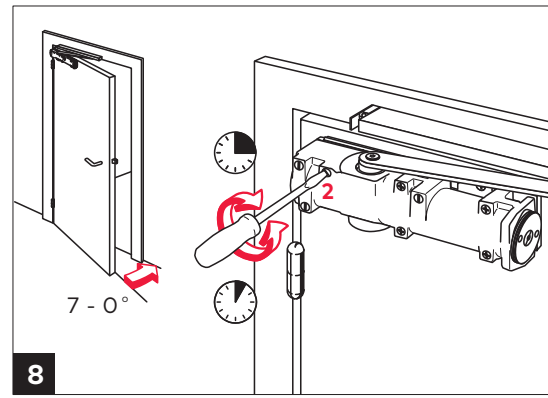

CE	dormakaba Deutschland GmbH Postfach 4009 58247 Ennepetal	04
0432-CPR-00026-30	EN 1154:1996 / A1:2002 / AC:2006	4 8 1-5 1 1 4
DOP_0020		

IMPORTANT

READ CAREFULLY BEFORE USE

KEEP THE MANUAL FOR FUTURE REFERENCE

"Original instruction manual"

Target group

The door closer may only be installed by technically trained specialists.

Intended use

The TS 93 is exclusively aimed to be used for the controlled closing of single-action doors.

Limitation of liability

The TS 93 may only be used in accordance with its intended use. Modifications to the product or the use of accessories not approved by the manufacturer are not permitted.

Installation instructions

The illustrations in this manual show the installation for DIN-L and DIN-R.

TS 93 B EN 1-5

Mounting instructions

WN 057113 45532
2020-04

EN

TS 93 B EN 1-5