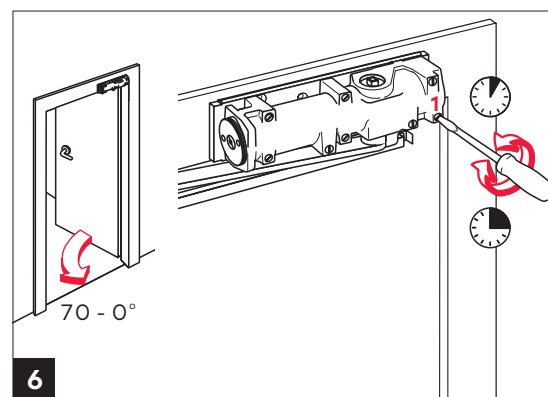

CE	dormakaba Deutschland GmbH Postfach 4009 58247 Ennepetal	04
0432-CPR-00026-30	EN 1154:1996 / A1:2002 / AC:2006	4 8 1-5 1 1 4
DOP_0020		

IMPORTANT

READ CAREFULLY BEFORE USE

KEEP THE MANUAL FOR FUTURE REFERENCE

"Original instruction manual"

Target group

The door closer may only be installed by technically trained specialists.

Intended use

The TS 93 is exclusively aimed to be used for the controlled closing of single-action doors.

Limitation of liability

The TS 93 may only be used in accordance with its intended use. Modifications to the product or the use of accessories not approved by the manufacturer are not permitted.

Installation instructions

The illustrations in this manual show the installation for DIN-L and DIN-R.

TS 93 B EN 1-5

Mounting instructions

WN 057113 45532
2020-04

EN

TS 93 B EN 1-5