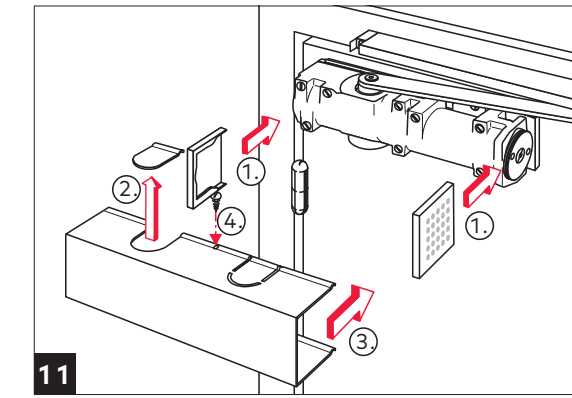

CE	dormakaba Deutschland GmbH Postfach 4009 58247 Ennepetal	04
0432-CPR-00026-30	EN 1154:1996 / A1:2002 / AC:2006	4 8 1-5 1 1 4
DOP_0020		

IMPORTANT

READ CAREFULLY BEFORE USE

KEEP THE MANUAL FOR FUTURE REFERENCE

"Original instruction manual"

Target group

The door closer may only be installed by technically trained specialists.

Intended use

The TS 93 is exclusively aimed to be used for the controlled closing of single-action doors.

Limitation of liability

The TS 93 may only be used in accordance with its intended use. Modifications to the product or the use of accessories not approved by the manufacturer are not permitted.

Installation instructions

The illustrations in this manual show the installation for DIN-L and DIN-R.

TS 93 B EN 1-5

Mounting instructions

WN 057113 45532
2020-04

EN

TS 93 B EN 1-5