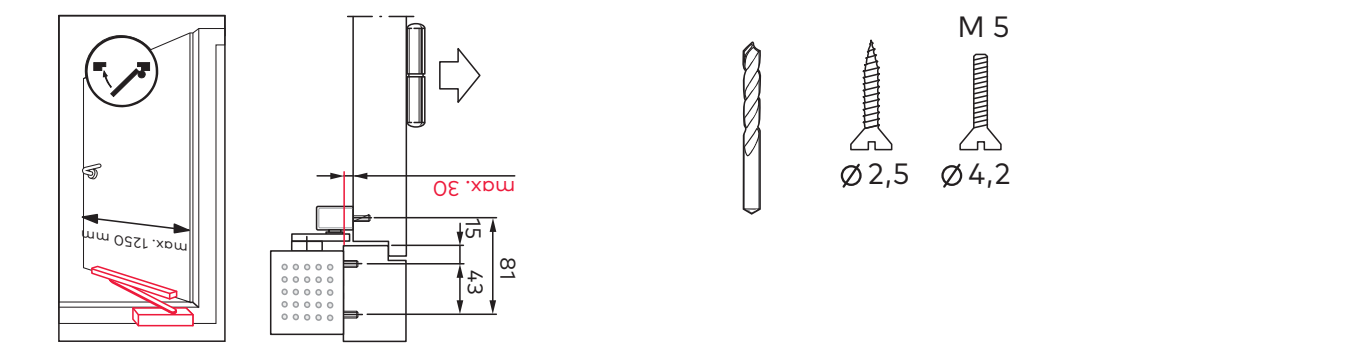

dormakaba Deutschland GmbH DORMA Platz 1 58256 ENNEPETAL Tel. +49 2333 793-0 Fax +49 2333 793-4950
www.dormakaba.com