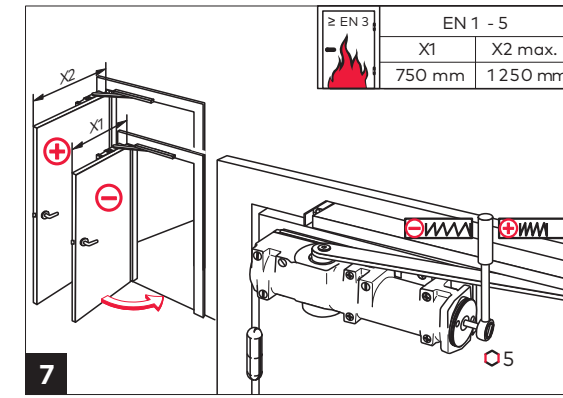

CE	dormakaba Deutschland GmbH Postfach 4009 58247 Ennepetal	04
0432-CPR-00026-30	EN 1154:1996 / A1:2002 / AC:2006	4 8 1-5 1 1 4
DOP_0020		

IMPORTANT

READ CAREFULLY BEFORE USE

KEEP THE MANUAL FOR FUTURE REFERENCE

"Original instruction manual"

Target group

The door closer may only be installed by technically trained specialists.

Intended use

The TS 93 is exclusively aimed to be used for the controlled closing of single-action doors.

Limitation of liability

The TS 93 may only be used in accordance with its intended use. Modifications to the product or the use of accessories not approved by the manufacturer are not permitted.

Installation instructions

The illustrations in this manual show the installation for DIN-L and DIN-R.

TS 93 B EN 1-5

Mounting instructions

WN 057113 45532
2020-04

EN

TS 93 B EN 1-5