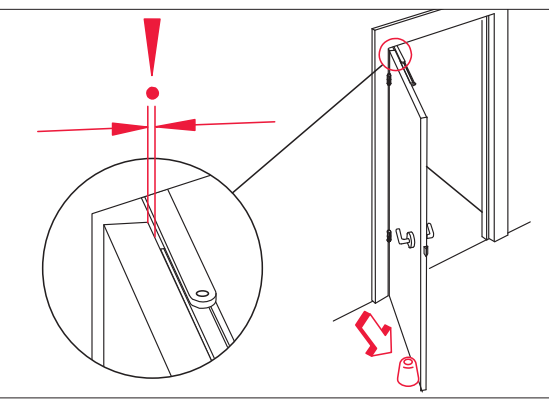

CE	dormakaba Deutschland GmbH Postfach 4009 58247 Ennepetal	04
0432-CPR-00026-30	EN 1154:1996 / A1:2002 / AC:2006	4 8 1-5 1 1 4
DOP_0020		

IMPORTANT

READ CAREFULLY BEFORE USE

KEEP THE MANUAL FOR FUTURE REFERENCE

"Original instruction manual"

Target group

The door closer may only be installed by technically trained specialists.

Intended use

The TS 93 is exclusively aimed to be used for the controlled closing of single-action doors.

Limitation of liability

The TS 93 may only be used in accordance with its intended use. Modifications to the product or the use of accessories not approved by the manufacturer are not permitted.

Installation instructions

The illustrations in this manual show the installation for DIN-L and DIN-R.

TS 93 B EN 1-5

Mounting instructions

WN 057113 45532
2020-04

EN

TS 93 B EN 1-5