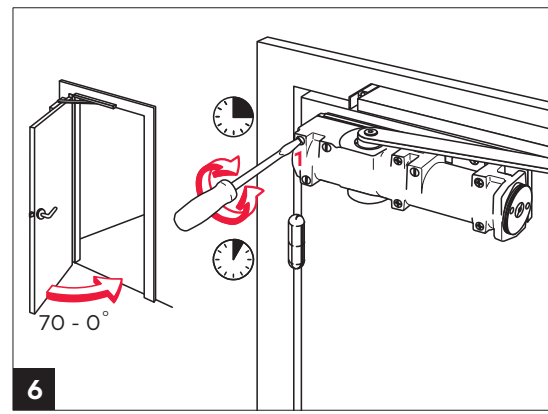

CE	dormakaba Deutschland GmbH Postfach 4009 58247 Ennepetal	04
0432-CPR-00026-30	EN 1154:1996 / A1:2002 / AC:2006	4 8 1-5 1 1 4
DOP_0020		

IMPORTANT

READ CAREFULLY BEFORE USE

KEEP THE MANUAL FOR FUTURE REFERENCE

"Original instruction manual"

Target group

The door closer may only be installed by technically trained specialists.

Intended use

The TS 93 is exclusively aimed to be used for the controlled closing of single-action doors.

Limitation of liability

The TS 93 may only be used in accordance with its intended use. Modifications to the product or the use of accessories not approved by the manufacturer are not permitted.

Installation instructions

The illustrations in this manual show the installation for DIN-L and DIN-R.

TS 93 B EN 1-5

Mounting instructions

WN 057113 45532
2020-04

EN

TS 93 B EN 1-5