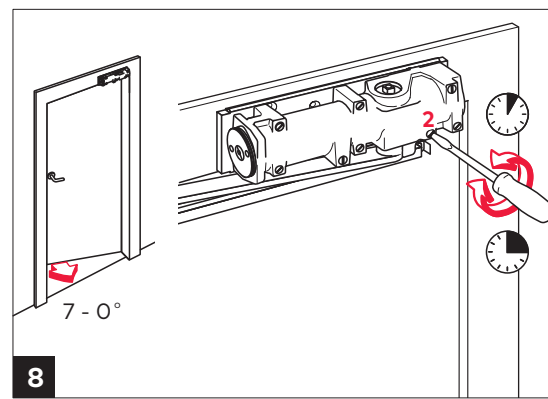

CE	dormakaba Deutschland GmbH Postfach 4009 58247 Ennepetal	04
0432-CPR-00026-30	EN 1154:1996 / A1:2002 / AC:2006	4 8 1-5 1 1 4
DOP_0020		

IMPORTANT

READ CAREFULLY BEFORE USE

KEEP THE MANUAL FOR FUTURE REFERENCE

"Original instruction manual"

Target group

The door closer may only be installed by technically trained specialists.

Intended use

The TS 93 is exclusively aimed to be used for the controlled closing of single-action doors.

Limitation of liability

The TS 93 may only be used in accordance with its intended use. Modifications to the product or the use of accessories not approved by the manufacturer are not permitted.

Installation instructions

The illustrations in this manual show the installation for DIN-L and DIN-R.

TS 93 B EN 1-5

Mounting instructions

WN 057113 45532
2020-04

EN

TS 93 B EN 1-5