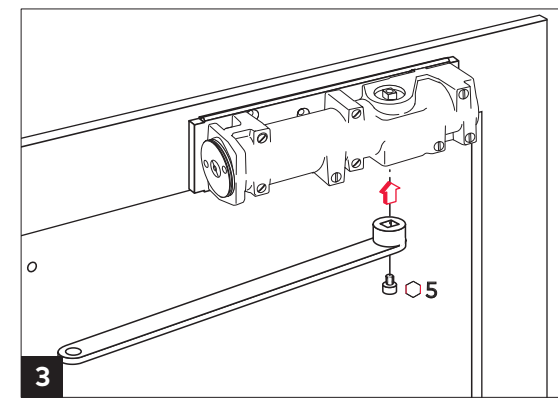

CE	dormakaba Deutschland GmbH Postfach 4009 58247 Ennepetal	04
0432-CPR-00026-30	EN 1154:1996 / A1:2002 / AC:2006	4 8 1-5 1 1 4
DOP_0020		

IMPORTANT

READ CAREFULLY BEFORE USE

KEEP THE MANUAL FOR FUTURE REFERENCE

"Original instruction manual"

Target group

The door closer may only be installed by technically trained specialists.

Intended use

The TS 93 is exclusively aimed to be used for the controlled closing of single-action doors.

Limitation of liability

The TS 93 may only be used in accordance with its intended use. Modifications to the product or the use of accessories not approved by the manufacturer are not permitted.

Installation instructions

The illustrations in this manual show the installation for DIN-L and DIN-R.

TS 93 B EN 1-5

Mounting instructions

WN 057113 45532
2020-04

EN

TS 93 B EN 1-5