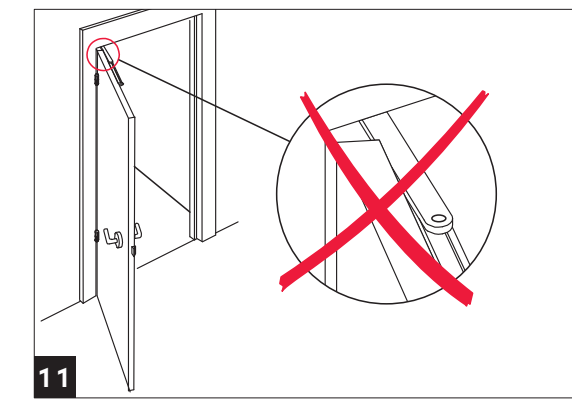

CE	dormakaba Deutschland GmbH Postfach 4009 58247 Ennepetal	04
0432-CPR-00026-30	EN 1154:1996 / A1:2002 / AC:2006	4 8 1-5 1 1 4
DOP_0020		

IMPORTANT

READ CAREFULLY BEFORE USE

KEEP THE MANUAL FOR FUTURE REFERENCE

"Original instruction manual"

Target group

The door closer may only be installed by technically trained specialists.

Intended use

The TS 93 is exclusively aimed to be used for the controlled closing of single-action doors.

Limitation of liability

The TS 93 may only be used in accordance with its intended use. Modifications to the product or the use of accessories not approved by the manufacturer are not permitted.

Installation instructions

The illustrations in this manual show the installation for DIN-L and DIN-R.

TS 93 B EN 1-5

Mounting instructions

WN 057113 45532
2020-04

EN

TS 93 B EN 1-5