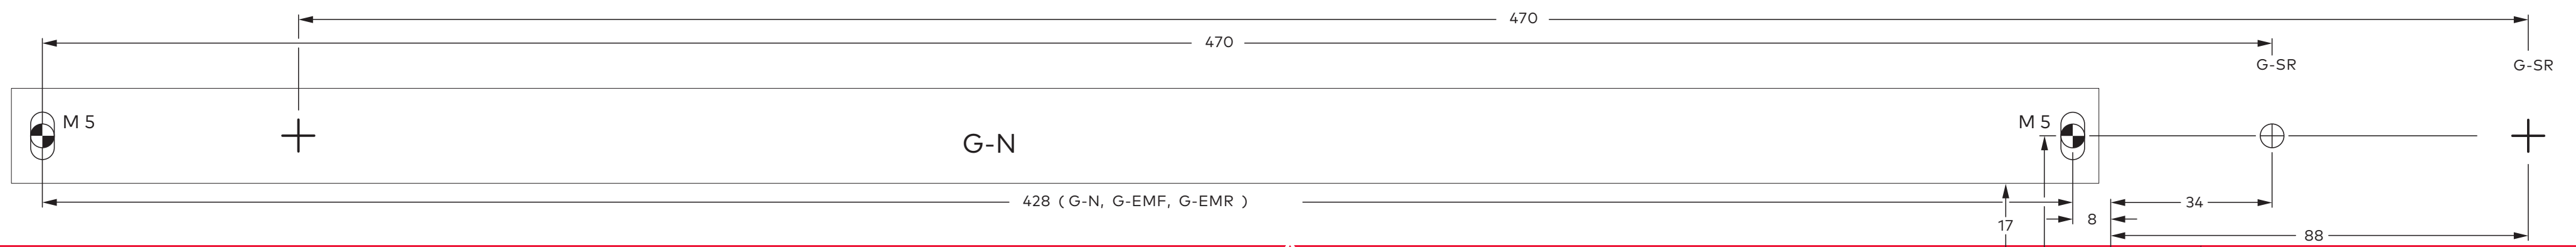

dormakaba Deutschland GmbH DORMA Platz 1 58256 ENNEPETAL Tel. +49 2333 793-0 Fax +49 2333 793-4950
www.dormakaba.com