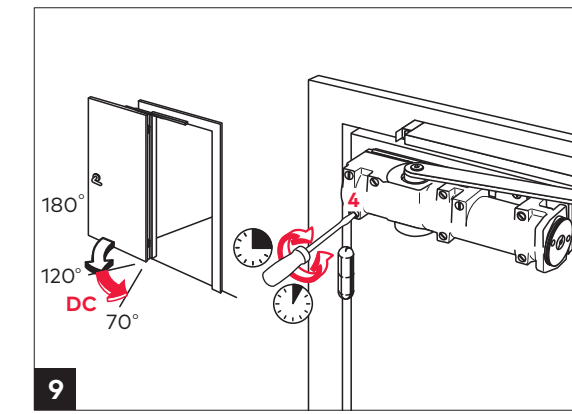

CE	dormakaba Deutschland GmbH Postfach 4009 58247 Ennepetal	04
0432-CPR-00026-30	EN 1154:1996 / A1:2002 / AC:2006	4 8 1-5 1 1 4
DOP_0020		

IMPORTANT

READ CAREFULLY BEFORE USE

KEEP THE MANUAL FOR FUTURE REFERENCE

"Original instruction manual"

Target group

The door closer may only be installed by technically trained specialists.

Intended use

The TS 93 is exclusively aimed to be used for the controlled closing of single-action doors.

Limitation of liability

The TS 93 may only be used in accordance with its intended use. Modifications to the product or the use of accessories not approved by the manufacturer are not permitted.

Installation instructions

The illustrations in this manual show the installation for DIN-L and DIN-R.

TS 93 B EN 1-5

Mounting instructions

WN 057113 45532
2020-04

EN

TS 93 B EN 1-5