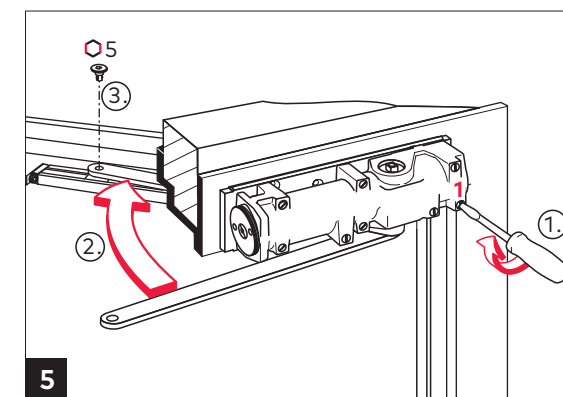

CE	dormakaba Deutschland GmbH Postfach 4009 58247 Ennepetal	04
0432-CPR-00026-30	EN 1154:1996 / A1:2002 / AC:2006	4 8 1-5 1 1 4
DOP_0020		

IMPORTANT

READ CAREFULLY BEFORE USE

KEEP THE MANUAL FOR FUTURE REFERENCE

"Original instruction manual"

Target group

The door closer may only be installed by technically trained specialists.

Intended use

The TS 93 is exclusively aimed to be used for the controlled closing of single-action doors.

Limitation of liability

The TS 93 may only be used in accordance with its intended use. Modifications to the product or the use of accessories not approved by the manufacturer are not permitted.

Installation instructions

The illustrations in this manual show the installation for DIN-L and DIN-R.

TS 93 B EN 1-5

Mounting instructions

WN 057113 45532
2020-04

EN

TS 93 B EN 1-5