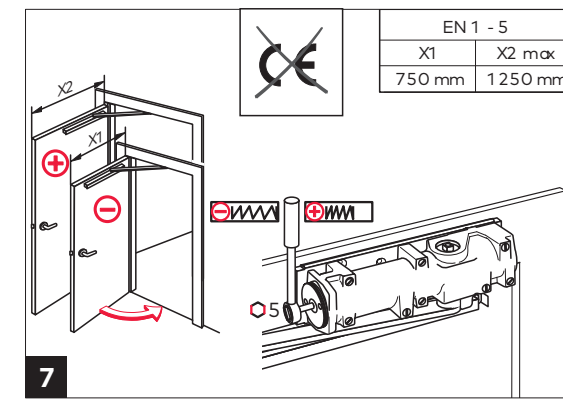

CE	dormakaba Deutschland GmbH Postfach 4009 58247 Ennepetal	04
0432-CPR-00026-30	EN 1154:1996 / A1:2002 / AC:2006	4 8 1-5 1 1 4
DOP_0020		

IMPORTANT

READ CAREFULLY BEFORE USE

KEEP THE MANUAL FOR FUTURE REFERENCE

"Original instruction manual"

Target group

The door closer may only be installed by technically trained specialists.

Intended use

The TS 93 is exclusively aimed to be used for the controlled closing of single-action doors.

Limitation of liability

The TS 93 may only be used in accordance with its intended use. Modifications to the product or the use of accessories not approved by the manufacturer are not permitted.

Installation instructions

The illustrations in this manual show the installation for DIN-L and DIN-R.

TS 93 B EN 1-5

Mounting instructions

WN 057113 45532
2020-04

EN

TS 93 B EN 1-5