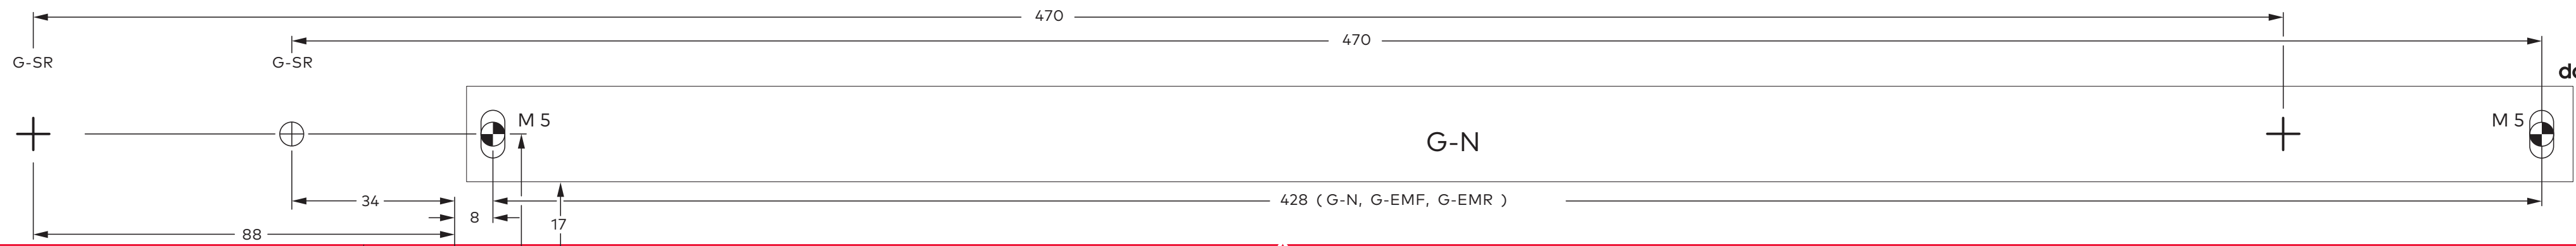

WN 057113 45532

2020-04

2

TS 93 B EN 1-5

WN 057113 45532

2020-04

3

TS 93 B EN 1-5

WN 057113 45532

2020-04

4