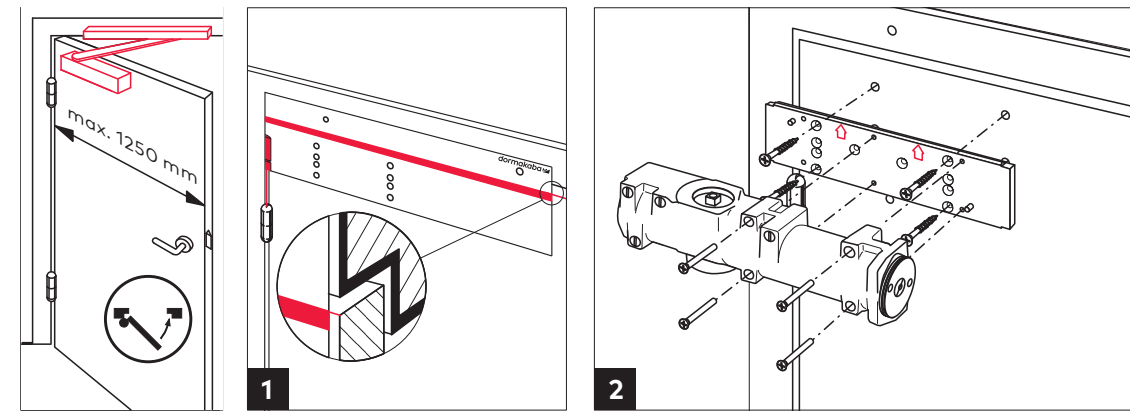

CE	dormakaba Deutschland GmbH Postfach 4009 58247 Ennepetal	04
0432-CPR-00026-30	EN 1154:1996 / A1:2002 / AC:2006	4 8 1-5 1 1 4
DOP_0020		

IMPORTANT

READ CAREFULLY BEFORE USE

KEEP THE MANUAL FOR FUTURE REFERENCE

"Original instruction manual"

Target group

The door closer may only be installed by technically trained specialists.

Intended use

The TS 93 is exclusively aimed to be used for the controlled closing of single-action doors.

Limitation of liability

The TS 93 may only be used in accordance with its intended use. Modifications to the product or the use of accessories not approved by the manufacturer are not permitted.

Installation instructions

The illustrations in this manual show the installation for DIN-L and DIN-R.

TS 93 B EN 1-5

Mounting instructions

WN 057113 45532
2020-04

EN

TS 93 B EN 1-5