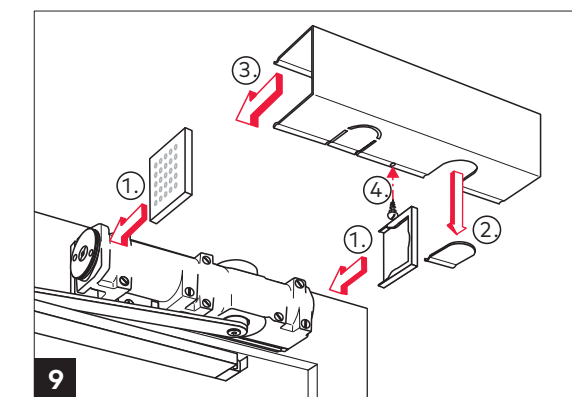

CE	dormakaba Deutschland GmbH Postfach 4009 58247 Ennepetal	04
0432-CPR-00026-30	EN 1154:1996 / A1:2002 / AC:2006	4 8 1-5 1 1 4
DOP_0020		

IMPORTANT

READ CAREFULLY BEFORE USE

KEEP THE MANUAL FOR FUTURE REFERENCE

"Original instruction manual"

Target group

The door closer may only be installed by technically trained specialists.

Intended use

The TS 93 is exclusively aimed to be used for the controlled closing of single-action doors.

Limitation of liability

The TS 93 may only be used in accordance with its intended use. Modifications to the product or the use of accessories not approved by the manufacturer are not permitted.

Installation instructions

The illustrations in this manual show the installation for DIN-L and DIN-R.

TS 93 B EN 1-5

Mounting instructions

WN 057113 45532
2020-04

EN

TS 93 B EN 1-5