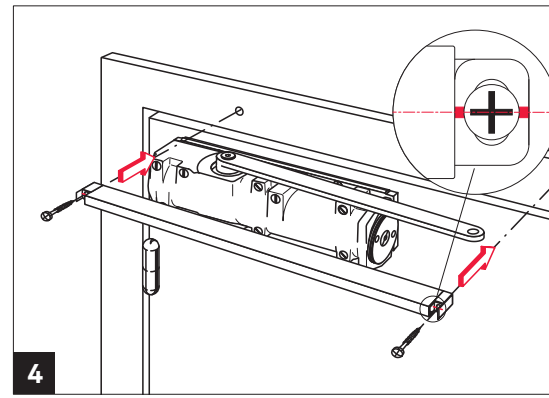

CE	dormakaba Deutschland GmbH Postfach 4009 58247 Ennepetal	04
0432-CPR-00026-30	EN 1154:1996 / A1:2002 / AC:2006	4 8 1-5 1 1 4
DOP_0020		

IMPORTANT

READ CAREFULLY BEFORE USE

KEEP THE MANUAL FOR FUTURE REFERENCE

"Original instruction manual"

Target group

The door closer may only be installed by technically trained specialists.

Intended use

The TS 93 is exclusively aimed to be used for the controlled closing of single-action doors.

Limitation of liability

The TS 93 may only be used in accordance with its intended use. Modifications to the product or the use of accessories not approved by the manufacturer are not permitted.

Installation instructions

The illustrations in this manual show the installation for DIN-L and DIN-R.

TS 93 B EN 1-5

Mounting instructions

WN 057113 45532
2020-04

EN

TS 93 B EN 1-5