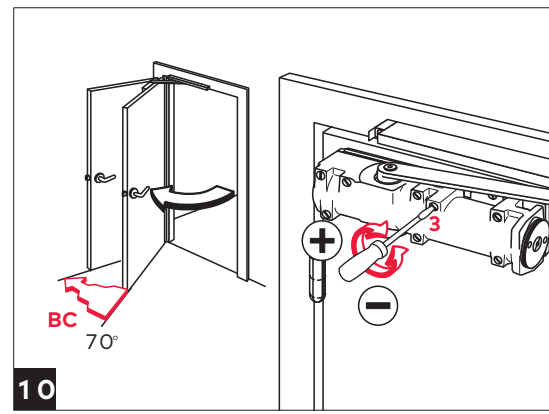

CE	dormakaba Deutschland GmbH Postfach 4009 58247 Ennepetal	04
0432-CPR-00026-30	EN 1154:1996 / A1:2002 / AC:2006	4 8 1-5 1 1 4
DOP_0020		

IMPORTANT

READ CAREFULLY BEFORE USE

KEEP THE MANUAL FOR FUTURE REFERENCE

"Original instruction manual"

Target group

The door closer may only be installed by technically trained specialists.

Intended use

The TS 93 is exclusively aimed to be used for the controlled closing of single-action doors.

Limitation of liability

The TS 93 may only be used in accordance with its intended use. Modifications to the product or the use of accessories not approved by the manufacturer are not permitted.

Installation instructions

The illustrations in this manual show the installation for DIN-L and DIN-R.

TS 93 B EN 1-5

Mounting instructions

WN 057113 45532
2020-04

EN

TS 93 B EN 1-5